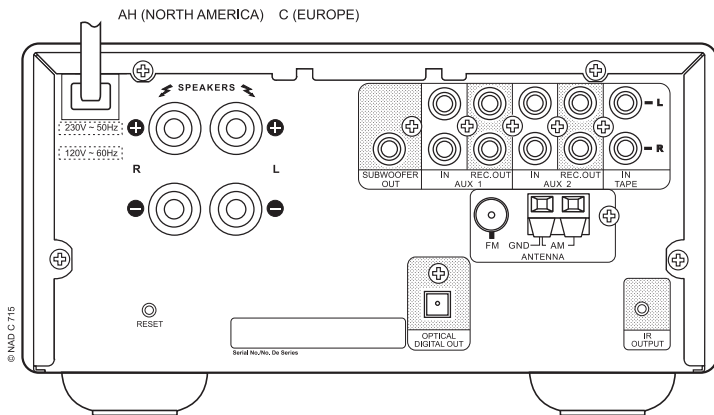

loudspeaker that ideally fits your room and musical tastes. Music systems that include speakers are severely compromised by these factors.

PERFORMANCE

Despite its compact size, the C715 is capable of high levels of performance. While not as powerful as our full size components, there is plenty of clean low distortion power on tap for driving high fidelity loudspeakers to lifelike levels in the smaller rooms for which a compact unit is desirable. The Radio and CD Player offer similar levels of performance to our full size components.

STYLE

The C715 offers the same understated gimmick-free styling of our Classic Series. Designed using the Bauhaus School's ideal of

“form follows function” this solid form blends seamlessly into any décor without calling undue attention to itself. Smoothly operating controls and high levels of fit and finish exude the quality of a precision electronic instrument.

VALUE

Shrinking size not only saves space, it saves money too. Compared to NAD's separate components the C715 represents an astounding value. The ability to drive the high performance speakers chosen to meet your musical tastes, and even a powered subwoofer if you wish, make the C715 the cornerstone of a highly satisfying music system. Combine this with its small footprint and many premium features and you have the ideal music system for a small room, office or apartment.

SPECIFICATIONS

Amplifier Section

Output Power (at 1kHz, EIAJ) 6 Ohm	25W X 2
Distortion at 1 kHz	< 0.09%
Signal/Noise Ratio (IHF-A)	> 90dB
Tone Control	
Bass (100Hz)	±10dB
Treble (10KHz)	±10dB
Input Sensitivity	
Line	300mV/47K ohm
Output Level	
Tape Out	280mV/2.2K ohm

CD Player Section

Signal/Noise Ratio	> 85dB
Total Harmonic Distortion	≤ 0.03% (at 1KHz, 20KHz LPF)
Channel Separation	> 65dB (at 1KHz)
Channel Balance	≤ 1dB
Frequency Response	20Hz ~ 20KHz (±2dB)

Tuner Section

Usable Sensitivity	
IHF30dB S/N	< 15uV/m, EMF
Distortion	
Mono	< 0.3%
Stereo	< 0.5%

Stereo Signal/Noise Ratio

Mono	> 65dB
Stereo	> 60dB
Frequency Response	30 - 15KHz -3.0dB

AM

AM Sensitivity	< 600uV/m
Selectivity +/- 9K	> 40dB
Frequency Response	80 ~ 2.3KHz
Signal/Noise Ratio 50mV/m	40dB

DAB

RF section	
Frequency range	Band III (174~240MHz)
Input	50R, nominal
Sensitivity	-96dBm typ.
Adjacent Channel Rejection	35dB, typ.
Optical S/PDIF	48KHz sample Rate 16 bit sample resolution
Presets	99

Physical Specifications

W x H x D	8-1/2 x 4-5/16 x 14-1/8" (215x 110 x 359mm)