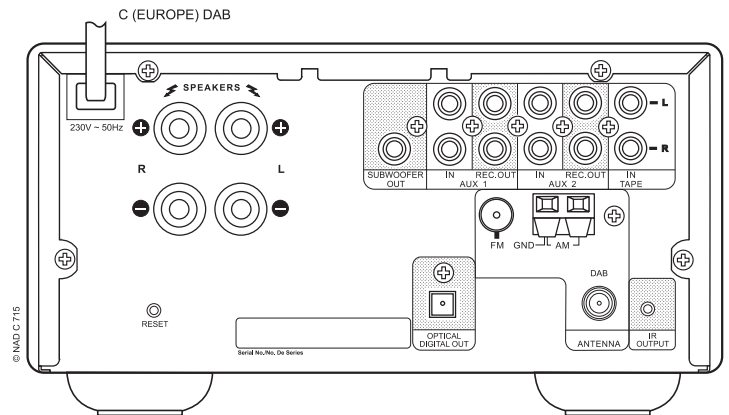

loudspeaker that ideally fits your room and musical tastes. Music systems that include speakers are severely compromised by these factors.

PERFORMANCE

Despite its compact size, the C715 is capable of high levels of performance. While not as powerful as our full size components, there is plenty of clean low distortion power on tap for driving high fidelity loudspeakers to lifelike levels in the smaller rooms for which a compact unit is desirable. The Radio and CD Player offer similar levels of performance to our full size components.

STYLE

The C715 offers the same understated gimmick-free styling of our Classic Series. Designed using the Bauhaus School's ideal of

“form follows function” this solid form blends seamlessly into any décor without calling undue attention to itself. Smoothly operating controls and high levels of fit and finish exude the quality of a precision electronic instrument.

VALUE

Shrinking size not only saves space, it saves money too. Compared to NAD's separate components the C715 represents an astounding value. The ability to drive the high performance speakers chosen to meet your musical tastes, and even a powered subwoofer if you wish, make the C715 the cornerstone of a highly satisfying music system. Combine this with its small footprint and many premium features and you have the ideal music system for a small room, office or apartment.

SPECIFICATIONS

Amplifier Section

Output Power (at 1kHz, EIAJ) 6 Ohm	25W X 2
Distortion at 1 kHz	< 0.09%
Signal/Noise Ratio (IHF-A)	> 90dB
Tone Control	
Bass (100Hz)	±10dB
Treble (10KHz)	±10dB
Input Sensitivity	
Line	300mV/47K ohm
Output Level	
Tape Out	280mV/2.2K ohm

CD Player Section

Signal/Noise Ratio	> 85dB
Total Harmonic Distortion	≤ 0.03% (at 1KHz, 20KHz LPF)
Channel Separation	> 65dB (at 1KHz)
Channel Balance	≤ 1dB
Frequency Response	20Hz ~ 20KHz (±2dB)

Tuner Section

Usable Sensitivity	
IHF30dB S/N	< 15uV/m, EMF
Distortion	
Mono	< 0.3%
Stereo	< 0.5%

Stereo Signal/Noise Ratio

Mono	> 65dB
Stereo	> 60dB
Frequency Response	30 - 15KHz -3.0dB

AM

AM Sensitivity	< 600uV/m
Selectivity +/- 9K	> 40dB
Frequency Response	80 ~ 2.3KHz
Signal/Noise Ratio 50mV/m	40dB

DAB

RF section	
Frequency range	Band III (174~240MHz)
Input	50R, nominal
Sensitivity	-96dBm typ.
Adjacent Channel Rejection	35dB, typ.
Optical S/PDIF	48KHz sample Rate 16 bit sample resolution
Presets	99

Physical Specifications

W x H x D	8-1/2 x 4-5/16 x 14-1/8" (215x 110 x 359mm)